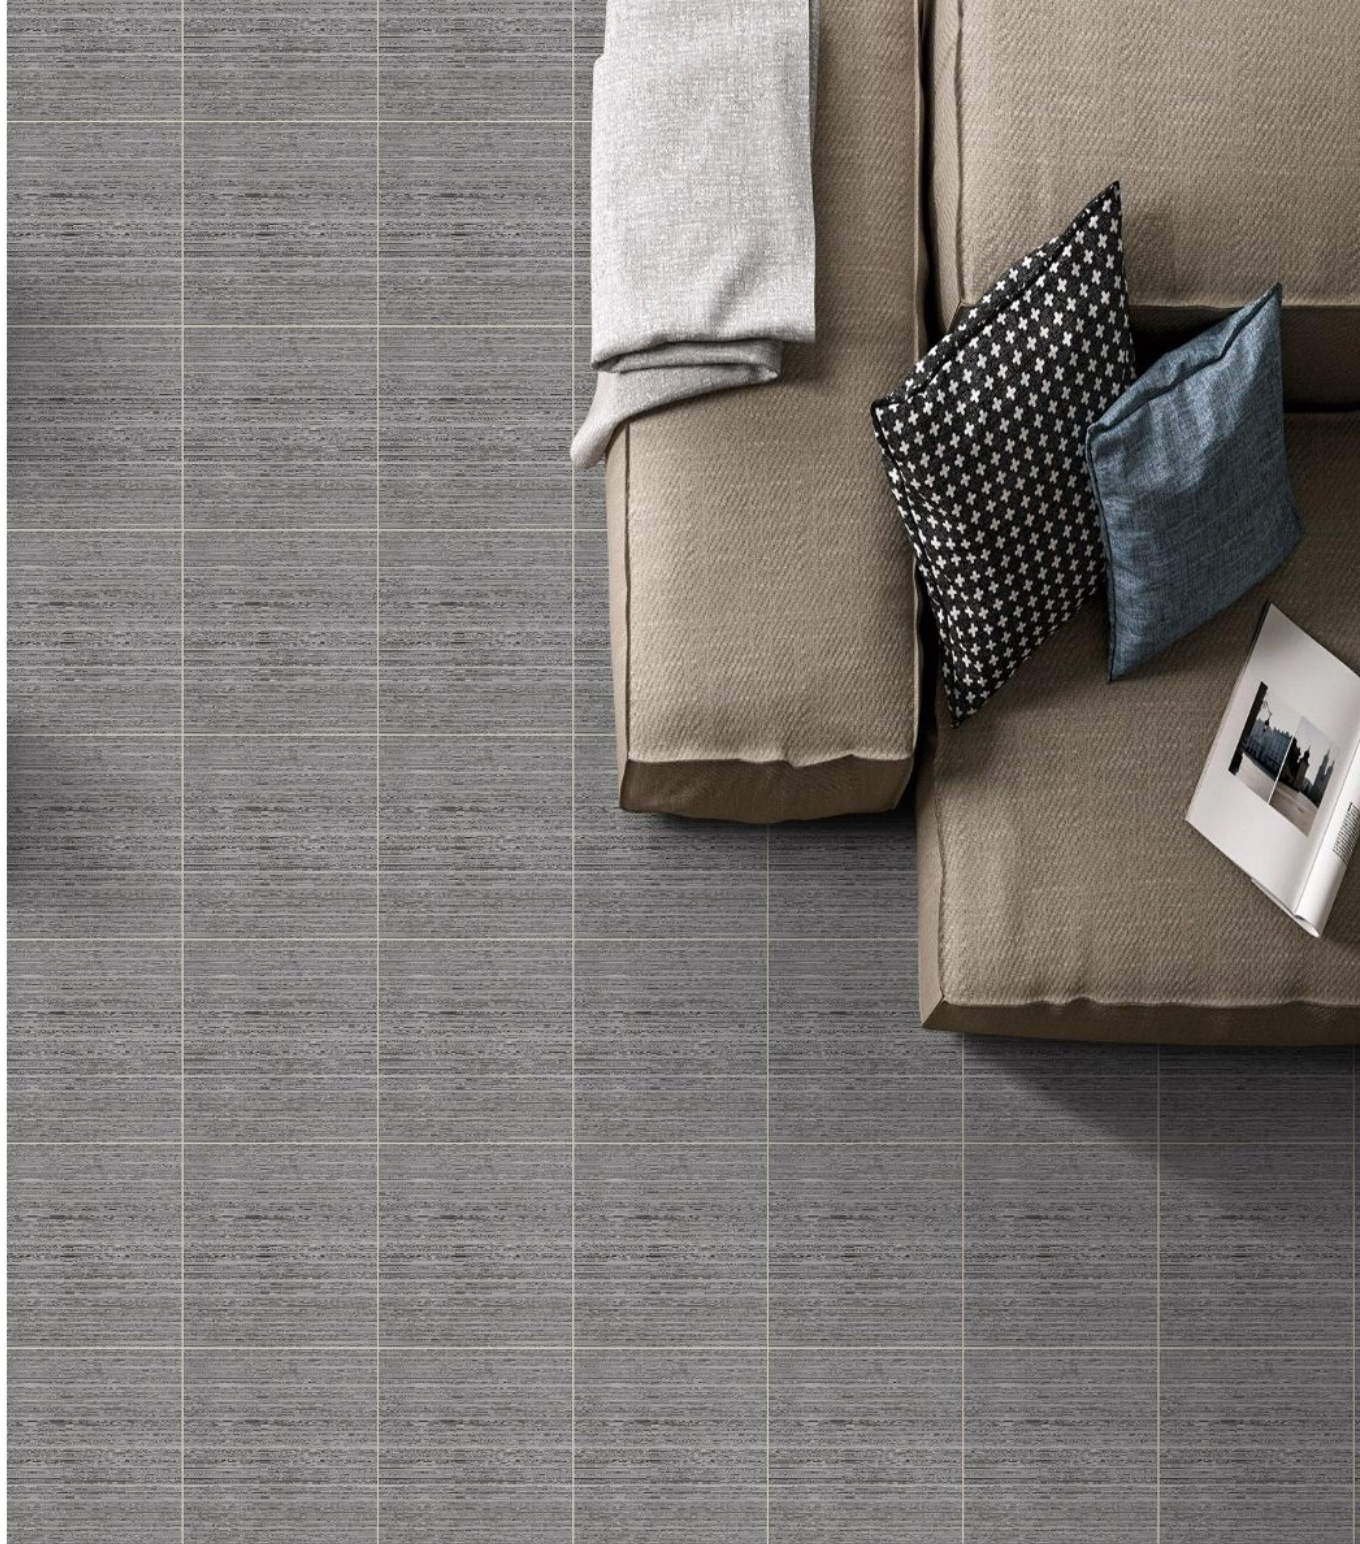

Click Here For