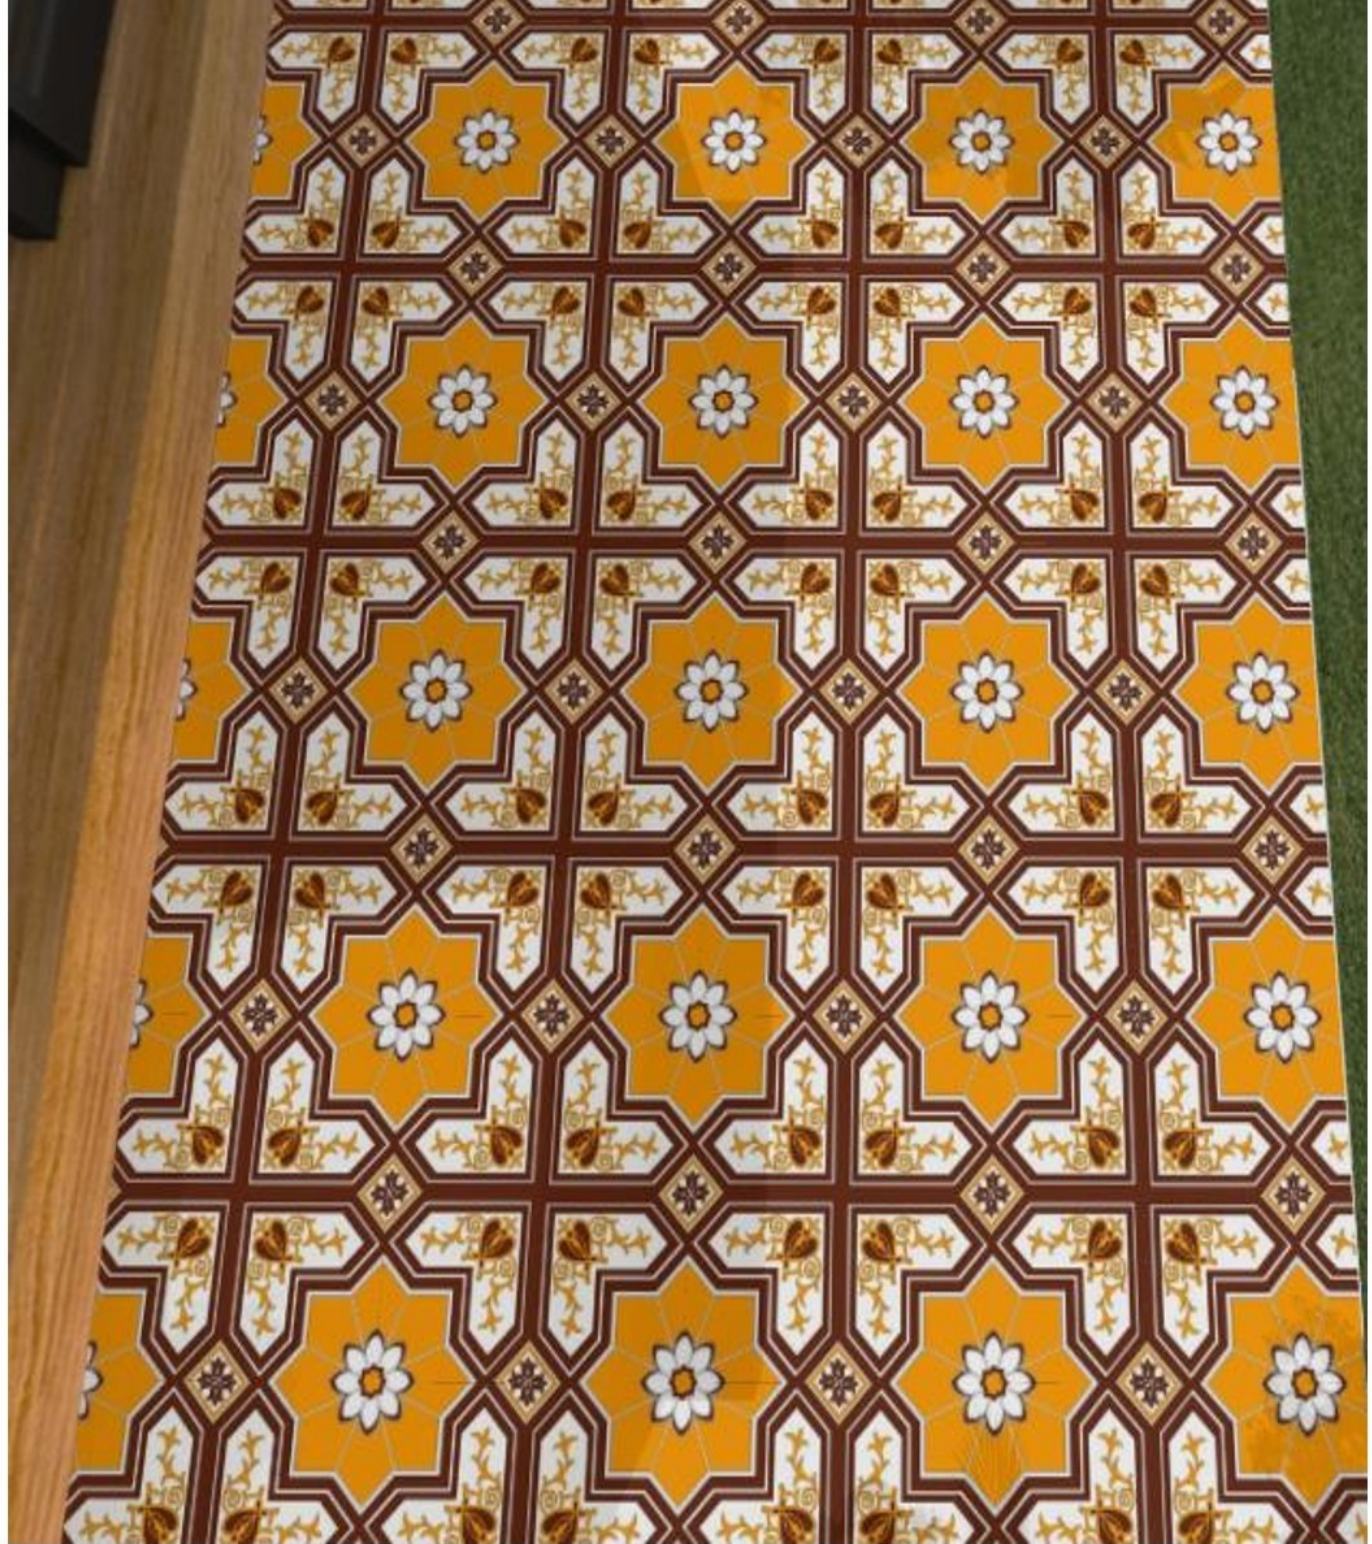

400 X 400 MM

MATT

THICKNESS- 8MM

Click Here For

NEW-1

400 X 400 MM

MATT

THICKNESS- 8MM